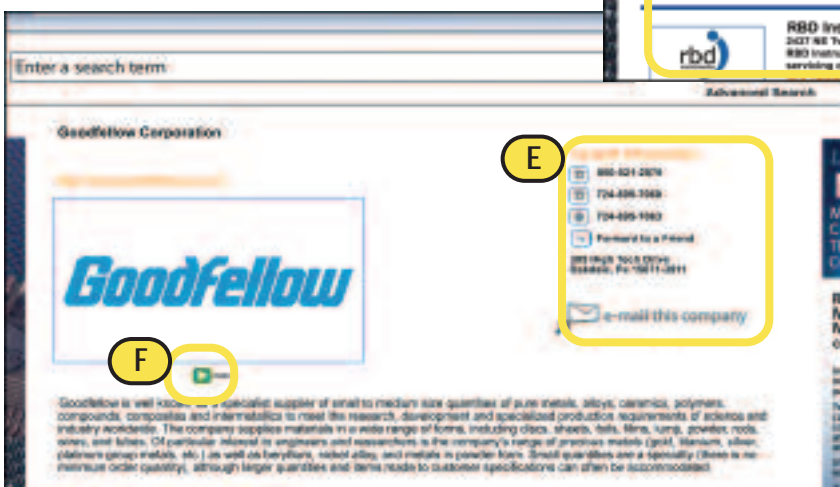

- A** PRODUCT SHOWCASE - \$1,500
- B** FEATURED COMPANY - \$2,500
- C** BANNER CAMPAIGN - \$5,000

- D** PREMIUM PLACEMENT \$1,150 - \$1,500
Allows your Completed Listing to appear in the first, second, or third position within a single heading of your choice.

PRIORITY PLACEMENT \$150
Allows your Completed Listing to appear on the first page within a single heading of your choice.

KEYWORD SEARCH PACKAGE \$200
Allows your Completed Listing to appear prominently when a specific keyword term is used during a search. Each package includes up to five keywords.