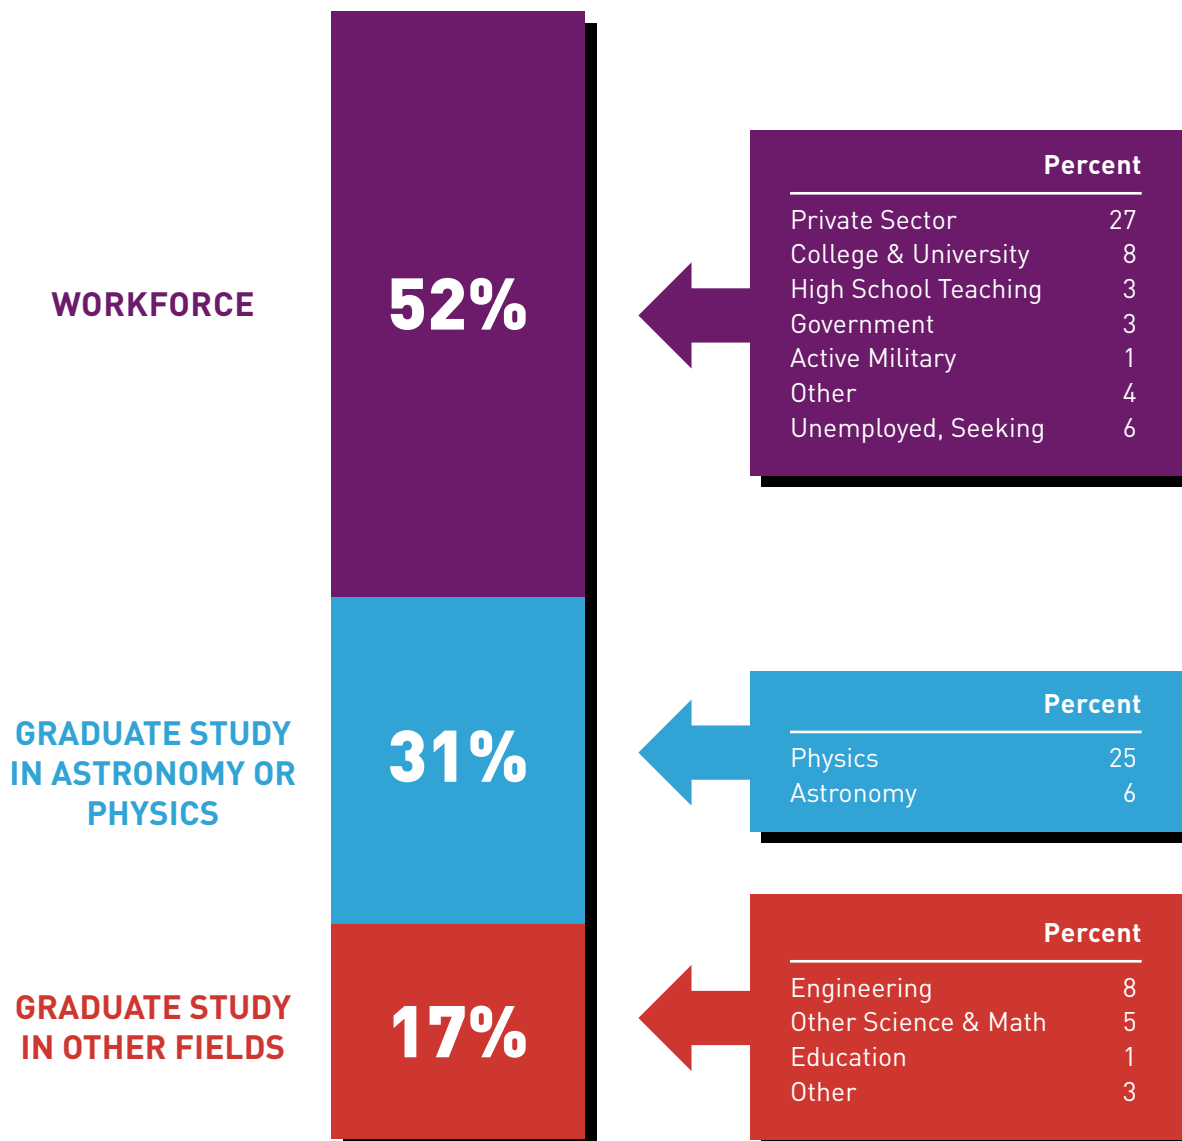

Physics Bachelors 1 Year Later

9,250 Recent Degree Recipients

Note: Data in this figure are from the AIP Statistical Research Center's annual Bachelors Follow-up Survey, classes of 2019 and 2020 combined. The 9,250 degree recipients represent the average of these two classes. Two percent of respondents to the survey indicated that they had left the US to pursue employment or graduate study and are not included in the figure.